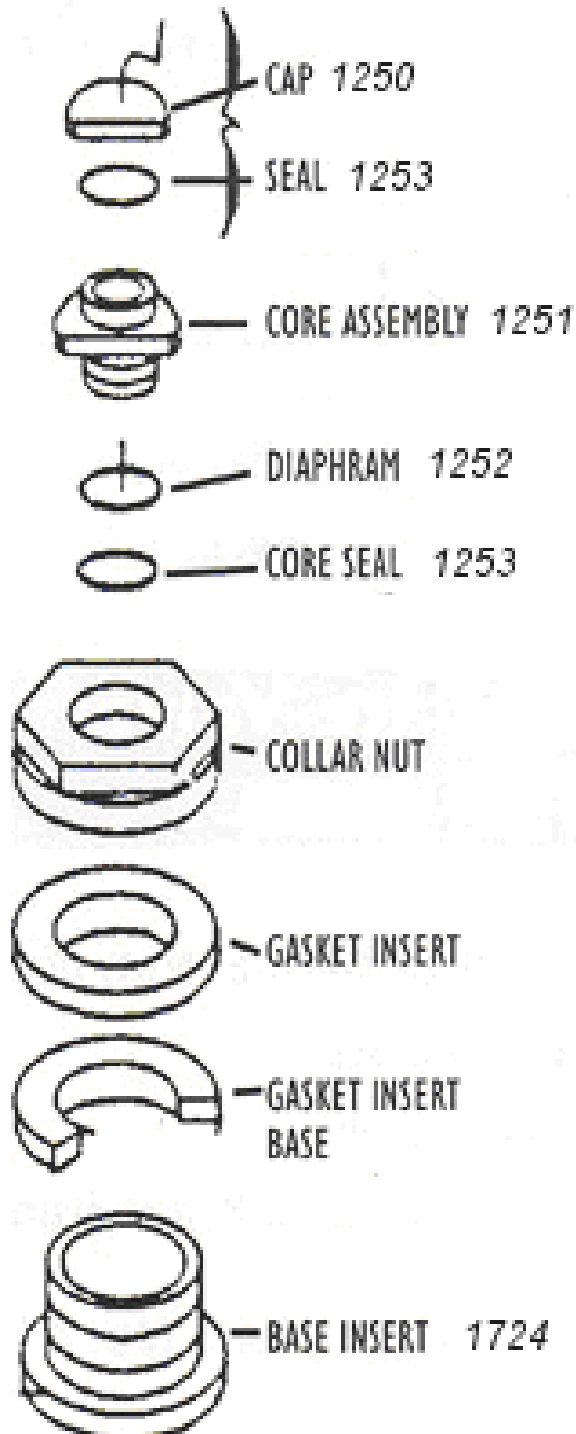

Zodiac and Bombard Inflatable Boat, Dinghy and RIB Valves

There are two types of inflation valves used by Zodiac and Bombard: a/ The 'Delrin Valve' and b/ the 'Recessed Valve'. The various parts of the valves are detailed below together with the product code or SKU number that is used on the Ribstore.co.uk webstore

Zodiac Delrin Valve Parts

Zodiac Recessed Valve Parts